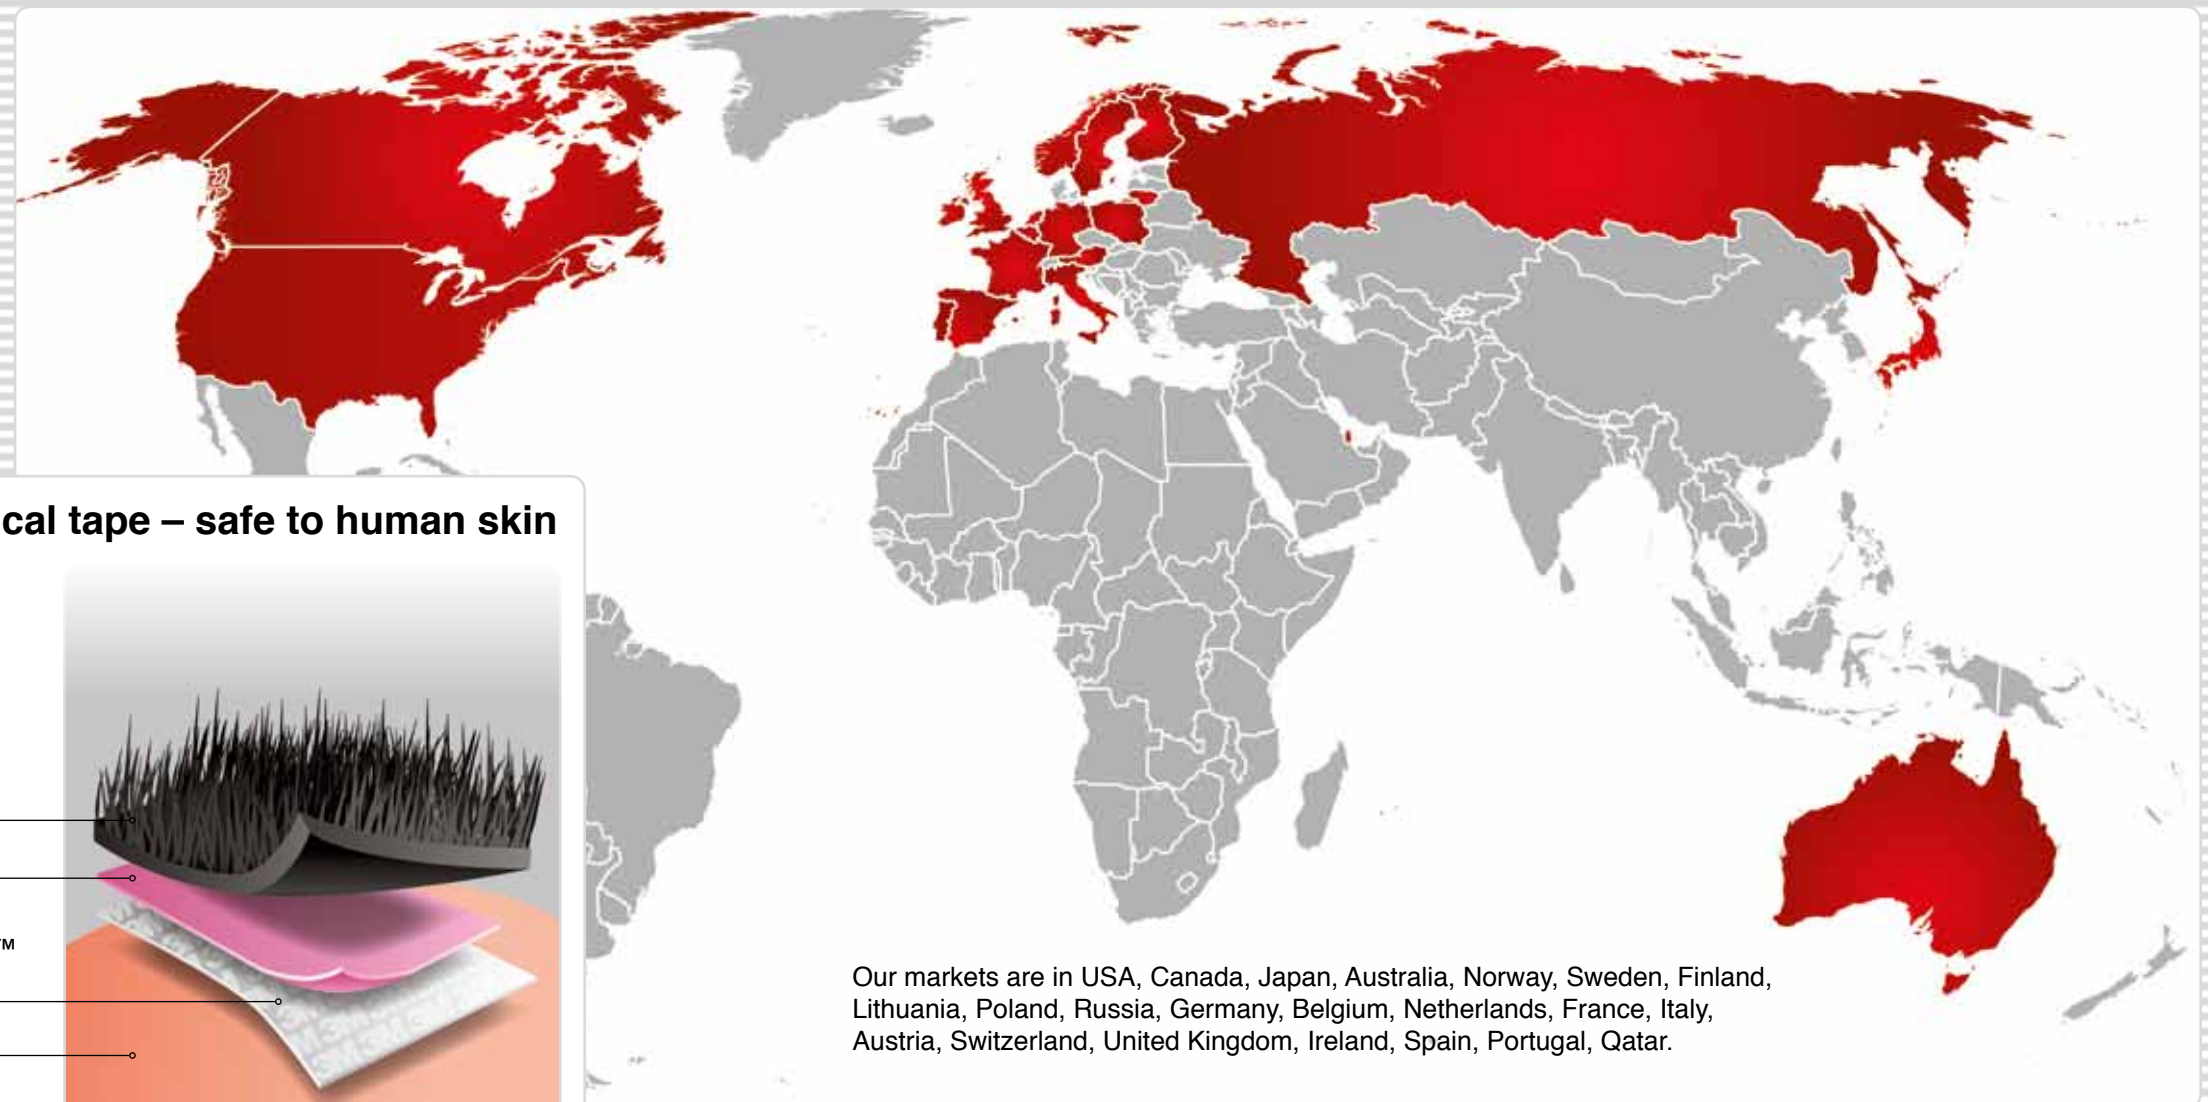

■ OUR STORY

- We're a family-run business selling handmade false moustaches and beards to wholesalers, stores and people all over the world. We're based in the European Union, in Lithuania.
- Founders Tomas Siuipys and his wife Rasuole have been in the party industry for more 20 years. They've built a nationwide chain of party supply shops. At one point, unable to find really good fake facial hair, they began making it themselves – in all sorts of styles and colors.
- That was 6 years ago. Customers liked the newproducts so much that we decided to start offering them to the world. Now our fans are spread out across four continents and many countries, including the U.S.A. We have distributors in Europe, Canada, Australia and Japan, and also sell our 'staches globally on Amazon.
- We're a modern environmentally friendly company. Quality is our criteria No. 1. Creativity ensures everyone has fun. And great service makes life easier for our customers.
- The sticky fabric plaster, which contacts to the skin has CE certificate. It is classified according to Annex IX rules of the Medical Device Directive 93/42EEC as Class I device and is in accordance with Annex VII and all other applicable provisions of the Directive 93/43/EEC on the approximation of the laws of the European Union Member States concerning medical devices.

3M™ Surgical tape – safe to human skin

Our markets are in USA, Canada, Japan, Australia, Norway, Sweden, Finland, Lithuania, Poland, Russia, Germany, Belgium, Netherlands, France, Italy, Austria, Switzerland, United Kingdom, Ireland, Spain, Portugal, Qatar.