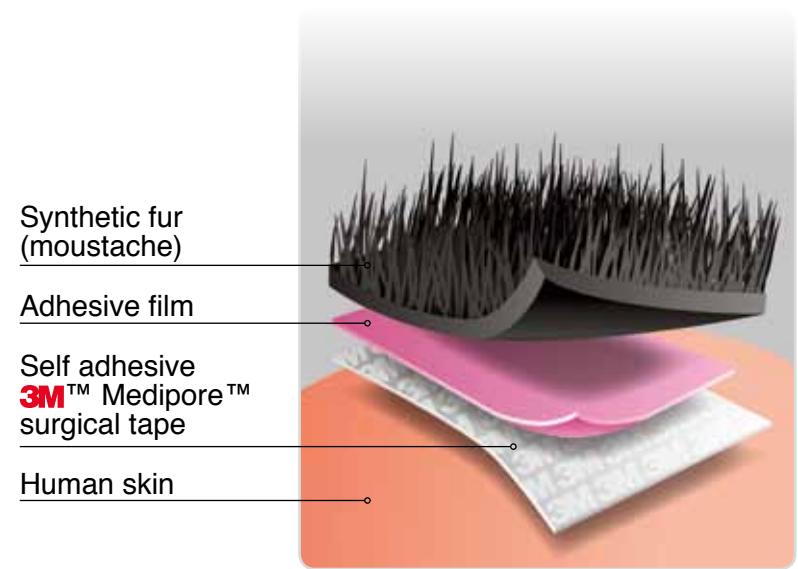

Our markets are in USA, Canada, Japan, Australia, Norway, Sweden, Finland, Lithuania, Poland, Russia, Germany, Belgium, Netherlands, France, Italy, Austria, Switzerland, United Kingdom, Ireland, Spain, Portugal, Qatar.