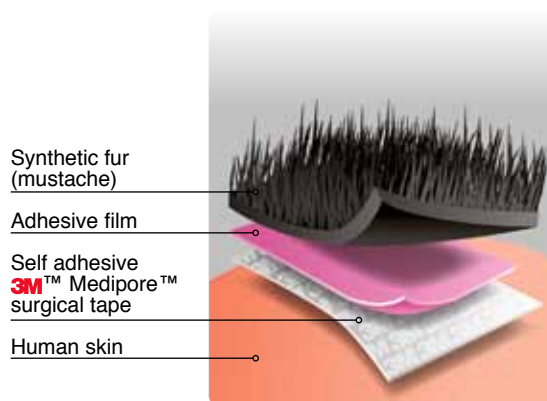

3M™ Surgical tape – safe to human skin